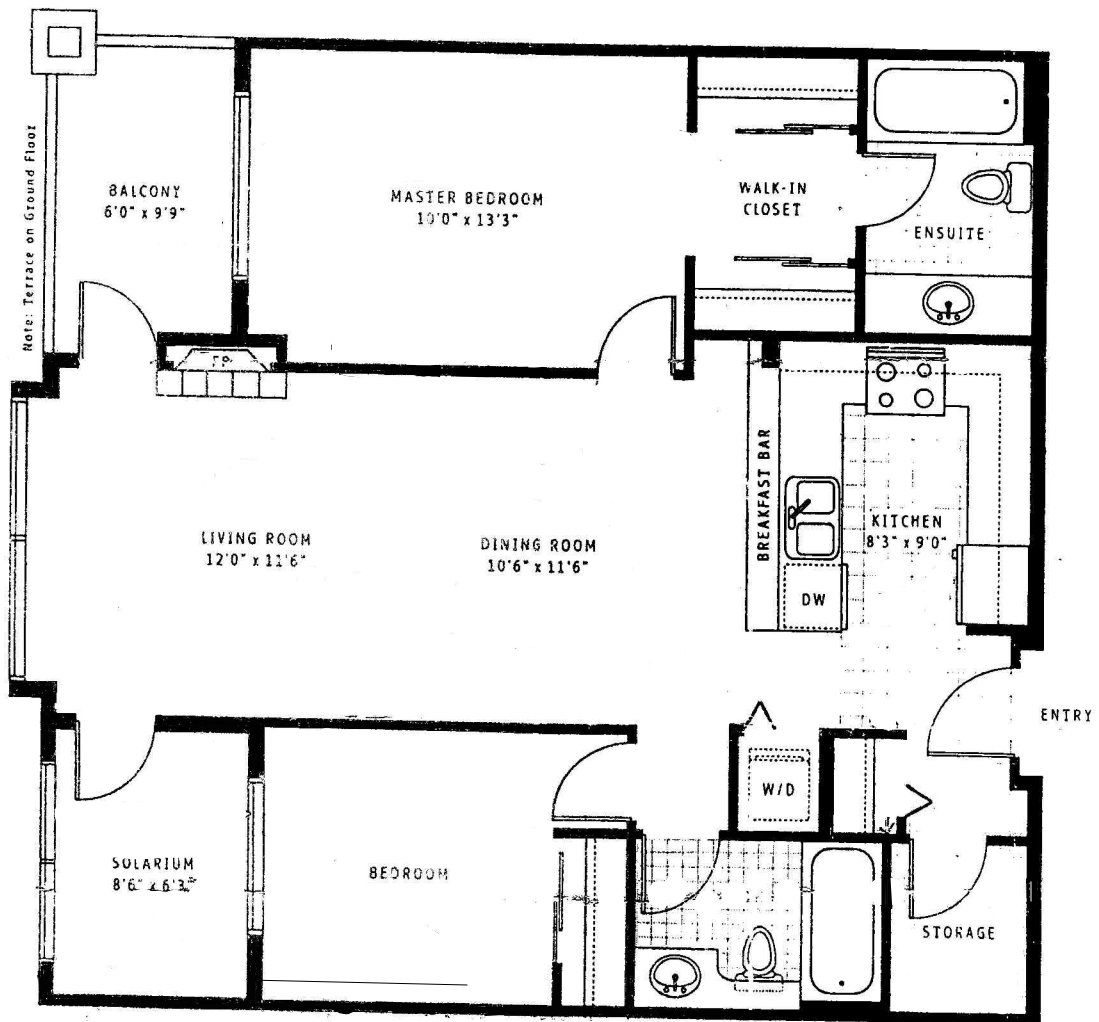

## HONEYSUCKLE

2 Bedroom  
& Solarium

2 Bath

932 sq ft

\*For ground floor building plan please see representative.

All measurements and sizes are approximate and should not be relied upon without verification.