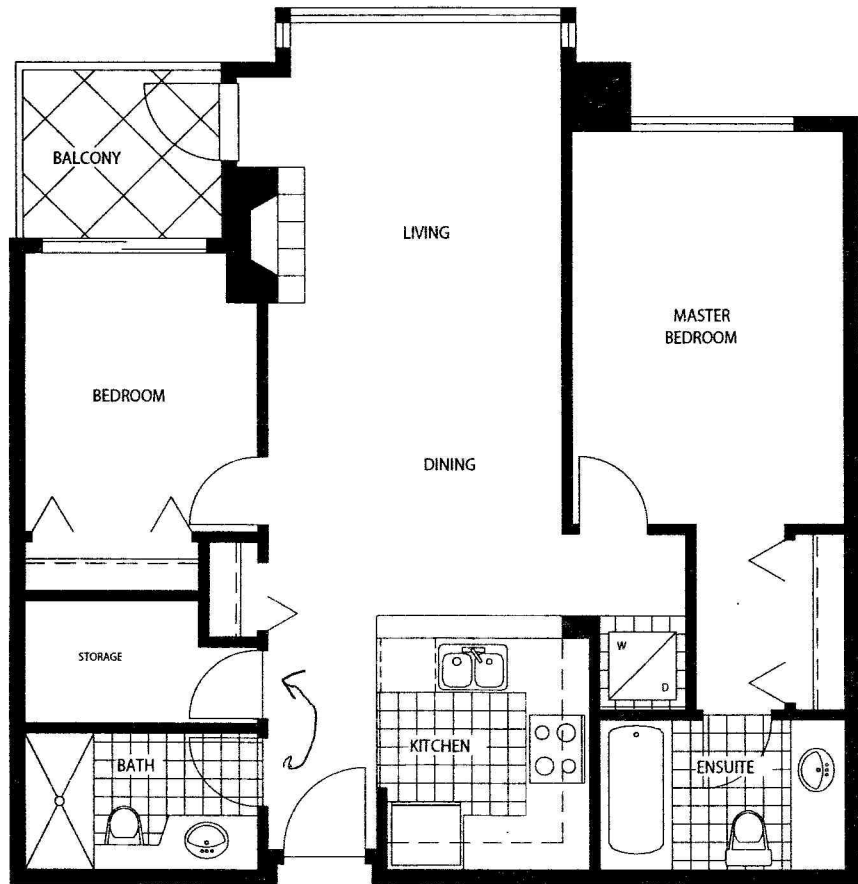

Plan C1

2 Bedroom, 2 Bath Apartment Home
approx. 873 sq.ft.

Some features may only apply to certain homes. Developer reserves the right to make modifications and changes should this be necessary to maintain the high