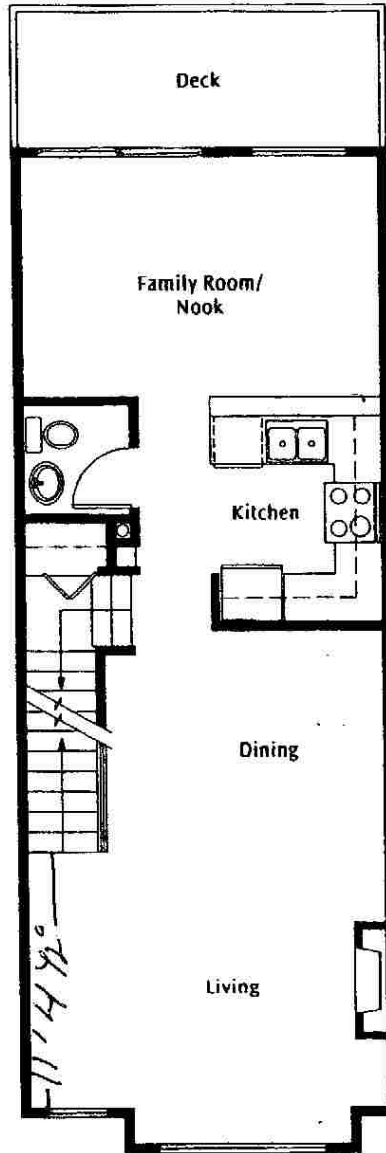

Dijon

Plan D • 3 Bedroom • 1458 - 1460 sq. ft.

Lower Level

Main Level

Upper Level

Note : 3228 Perrot Mews is the flip over image of this floor plan. All measurements and floor area are approximate and should not be relied upon without verification.

Bordeaux
at CHAMPLAIN GARDENS

All measurements and floor areas are approximate and based on architectural plans. Please refer to the preliminary strata plan in the Disclosure Statement for the estimated floor areas of the strata lots. These may vary from the final strata plan. In the interest of maintaining the high standards of this project, the developer reserves the right to make modifications or changes.