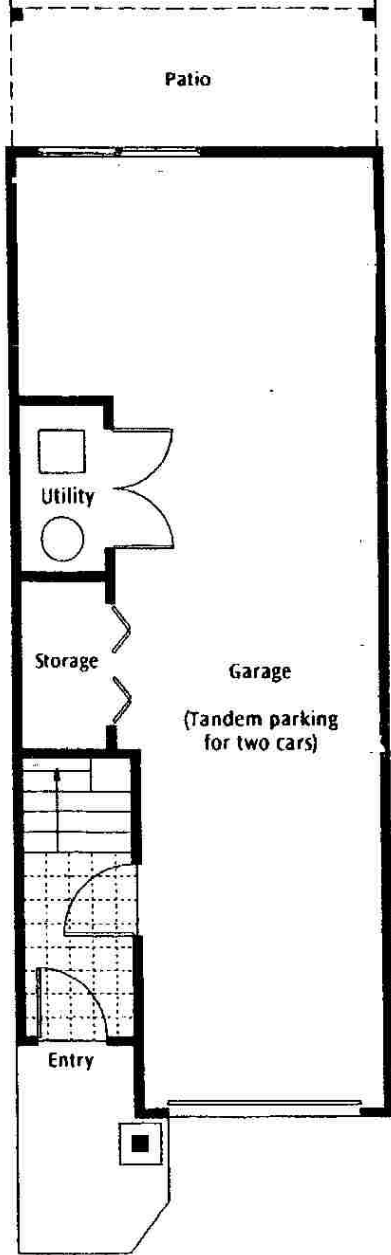

Dijon

Plan D • 3 Bedroom • 1458 - 1460 sq. ft.

Lower Level

Main Level

Upper Level

Note : 3228 Perrot Mews is the flip over image of this floor plan. All measurements and floor area are approximate and should not be relied upon without verification.

Bordeaux
at CHAMPLAIN GARDENS

All measurements and floor areas are approximate and based on architectural plans. Please refer to the preliminary strata plan in the Disclosure Statement for the estimated floor areas of the strata lots. These may vary from the final strata plan. In the interest of maintaining the high standards of this project, the developer reserves the right to make modifications or changes.