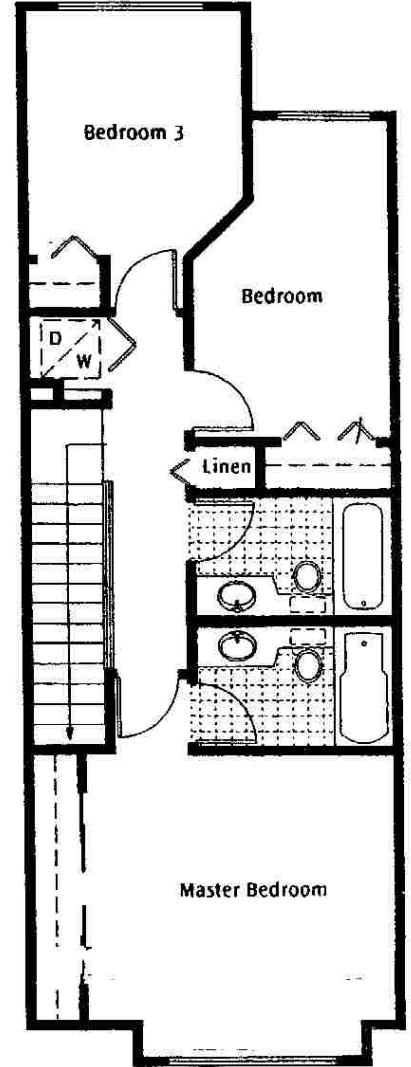

Dijon

Plan D • 3 Bedroom • 1458 - 1460 sq. ft.

Lower Level

Main Level

Upper Level

Note : 3228 Perrot Mews is the flip over image of this floor plan. All measurements and floor area are approximate and should not be relied upon without verification.

Bordeaux
at CHAMPLAIN GARDENS

All measurements and floor areas are approximate and based on architectural plans. Please refer to the preliminary strata plan in the Disclosure Statement for the estimated floor areas of the strata lots. These may vary from the final strata plan. In the interest of maintaining the high standards of this project, the developer reserves the right to make modifications or changes.