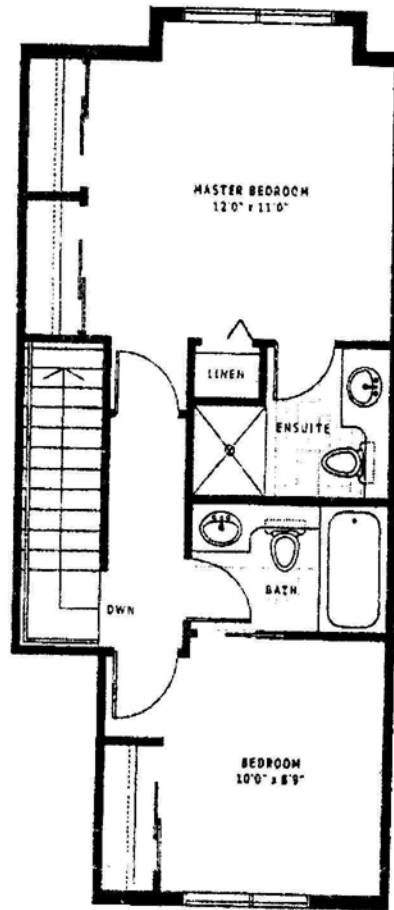

UPPER

Note : 7022 Mont Royal Square is the flip over image of this floor plan. All measurements and sizes are approximate and should not be relied upon without verification.