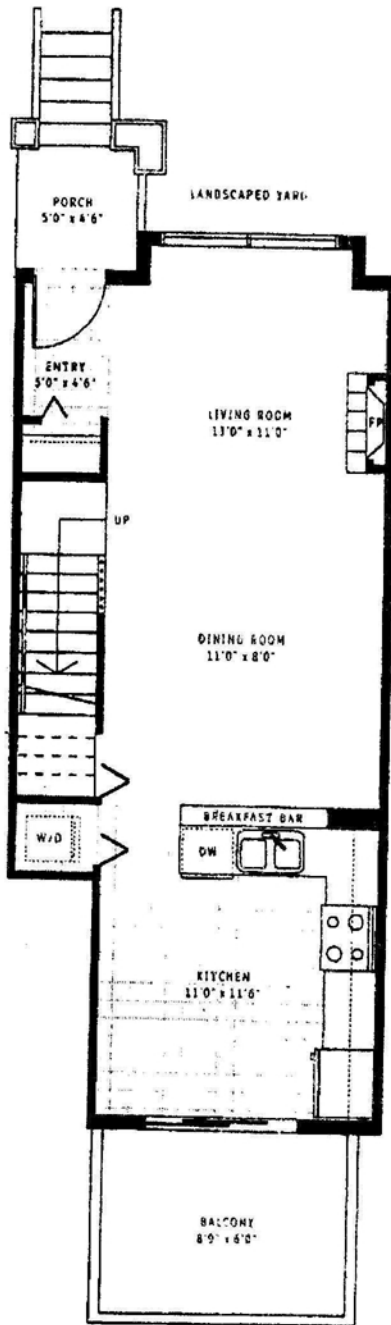

Brittany

at Champ-late Gardens

TOWNHOMES

WHEAT
2 Bedroom
2 Bath
982 sq ft

EAST 54TH AVE

MAIN